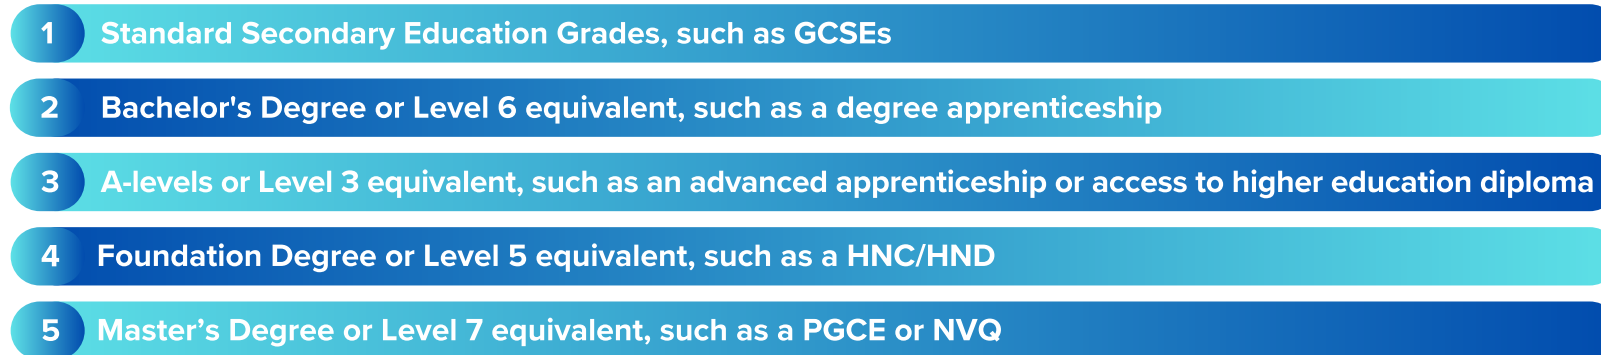

Total Advertised Vacancies

Top 10 Requested Skills

Top 5 Recruiting Industries

Top 5 Requested Minimum Education Levels**

Top 5 Recruiting Employers

Top 10 Advertised Occupations

Advertised Salaries

| Role | Annual Median Advertised Salary |
|-------------------------|---------------------------------|
| Primary Teachers | £41,600 |
| Recruitment Consultants | £30,976 |
| Cover Supervisors | £27,328 |
| Care Assistants | £26,432 |
| Support Workers | £26,368 |
| Warehouse Operatives | £26,176 |
| SEN Teaching Assistant | £25,984 |
| Teaching Assistants | £25,792 |
| Cleaners | £25,408 |
| Online Tutors | Insufficient Data |