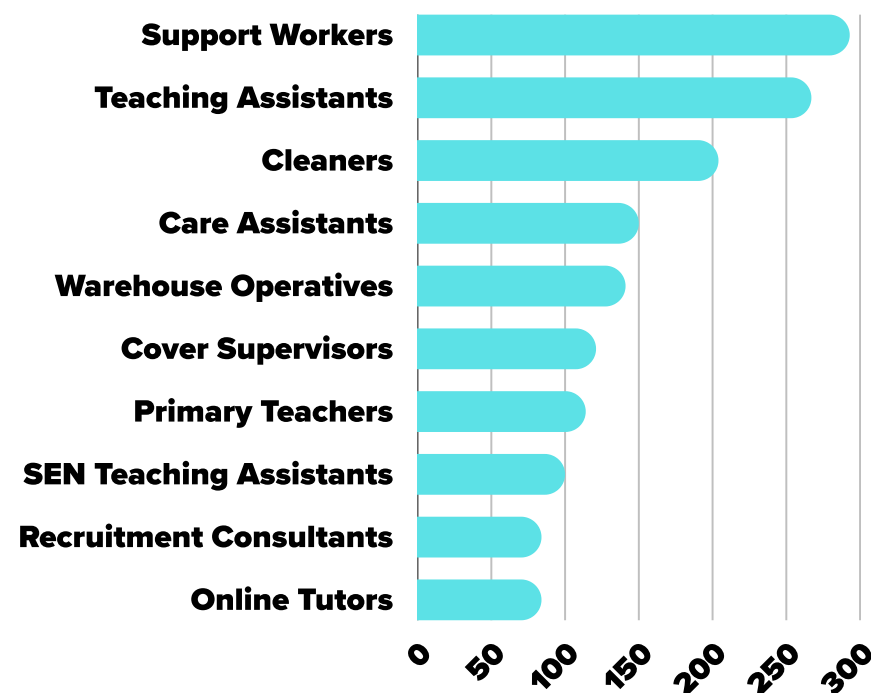

Total Advertised Vacancies

Top 10 Requested Skills

Top 5 Recruiting Industries

Top 5 Requested Minimum Education Levels**

Top 5 Recruiting Employers

Top 10 Advertised Occupations

Advertised Salaries

| Role | Annual Median Advertised Salary |
|-------------------------|---------------------------------|
| Primary Teachers | £41,600 |
| Recruitment Consultants | £30,976 |
| Cover Supervisors | £27,328 |
| Care Assistants | £26,432 |
| Support Workers | £26,368 |
| Warehouse Operatives | £26,176 |
| SEN Teaching Assistant | £25,984 |
| Teaching Assistants | £25,792 |
| Cleaners | £25,408 |
| Online Tutors | Insufficient Data |

Highest Paid Roles This Month

| |
|------------------------------------|
| Chief Financial Officer - £195,000 |
| Consultant Psychiatrist - £169,984 |
| Developer - £169,000 |

| |
|---------|
| = |
| £30,912 |