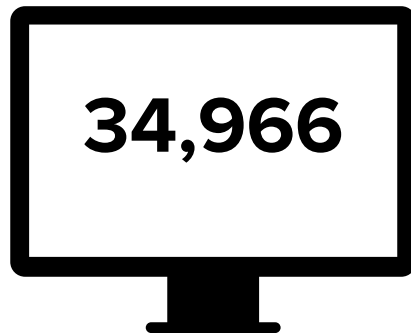

Total Advertised Vacancies

Top 10 Requested Skills

Top 5 Recruiting Industries

Top 5 Requested Minimum Education Levels**

Top 5 Recruiting Employers

Top 10 Advertised Occupations

Advertised Salaries

| Role | Annual Median Advertised Salary |
|-------------------------|---------------------------------|
| Primary Teachers | £41,600 |
| Recruitment Consultants | £30,976 |
| Cover Supervisors | £27,328 |
| Care Assistants | £26,432 |
| Support Workers | £26,368 |
| Warehouse Operatives | £26,176 |
| SEN Teaching Assistant | £25,984 |
| Teaching Assistants | £25,792 |
| Cleaners | £25,408 |
| Online Tutors | Insufficient Data |